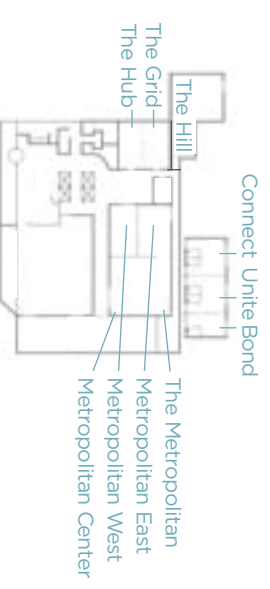

[Learn more at Affinia.com/meetings.](http://Affinia.com/meetings)

**THE LIAISON CAPITOL HILL**

An Affinia Hotel

415 New Jersey Avenue, NW, Washington, DC 20001

Name of Room	Dimensions	Sq. Ft.	Ceiling Ht.	Theater	Classroom	Rounds (of 10)	Hollow sq.	U-shape	Conference	Reception
The Metropolitan	80' x 55'	4,400	12'	550	320	410	100	75	100	550
Metropolitan West	38' x 26'	988	12'	115	60	90	30	28	30	115
Metropolitan East	38' x 26'	988	12'	115	60	90	30	28	30	115
Metropolitan Center	55' x 40'	2,200	12'	250	150	200	60	40	60	250
The Hill	36' x 38'	1,368	10'	150	90	150	40	32	40	150
The Hub	33' x 18'	594	10'	60	30	50	28	24	28	75
The Grid	33' x 18'	594	10'	60	30	50	28	24	28	75
Bond	18' x 13'	234	8'	-	-	-	-	-	10	-
Connect	25' x 18'	450	8'	40	24	40	24	18	24	40
Unite	25' x 18'	450	8'	40	24	40	24	18	24	40