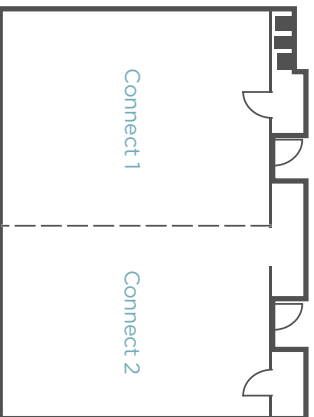

[Learn more at Affinia.com/meetings.](http://Affinia.com/meetings)

AFFINIA SHELBURNE

303 Lexington Avenue, New York, NY 10016

Connect

Name of Room	Sq. Ft.	Ceiling Ht.	Theater	Reception	Banquet	Classroom	Conference
Connect	1,275	10'	90	125	80	51	34
Connect 1	600	10'	42	50	40	24	22
Connect 2	675	10'	55	75	40	30	22
Retreat	450	9'	43	20	30	21	20
Rooftop	900	-	-	50	-	-	-