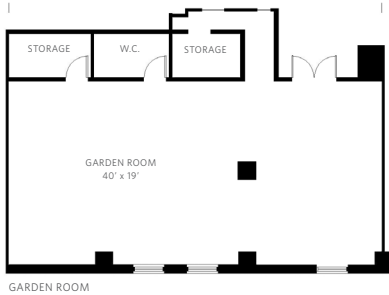

AFFINIA MANHATTAN
MEETINGS & EVENTS

AFFINIA MANHATTAN

- Niles' New York City Restaurant/Bar
- High-Speed Internet Access
- Parking
- Fitness Center
- Room Service
- Pillow Menu
- Concierge

ROOM CAPACITY	SQ. FT.	CEILING HT.	THEATER	RECEPTION	BANQUET	CLASSROOM	CONFERENCE
AMSTERDAM ROOM	708	7'10"	30	30	40	30	20
BROADWAY ROOM	200	7'10"	15	10	10	10	15
CLINTON ROOM	930	7'10"	70	70	60	45	30
EMPIRE ROOM	930	7'10"	70	70	60	45	30
GARDEN ROOM	760	8'4"	40	40	40	30	20
GRAND BALLROOM	3154	19'4"	325	325	220	220	100
MADISON ROOM	936	8'5"	45	120	80	30	25
PEYTON ROOM	896	8'10"	100	120	75	65	40
THOMSON ROOM	285	7'11"	20	20	20	15	15

- Conveniently located at the center of New York City—across the street from Penn Station and just a short walk from Times Square.
- Features over 9,000 square feet of meeting and event space including a 300 guest Grand Ballroom and eight smaller rooms of various sizes.
- Can accommodate events ranging from major corporate presentations and elegant celebrity dinners to intimate boardroom meetings and private luncheons.
- Meeting rooms offer state-of-the-art audiovisual equipment, wireless high-speed internet service, and an on-site technical staff to help if needed.
- Unique catering menus that reflect the latests trends in food presentation as well as catering professionals with an ability to create customized menus for any event.