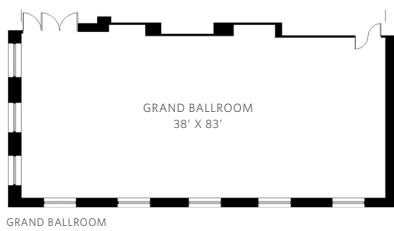

AFFINIA MANHATTAN
MEETINGS & EVENTS

AFFINIA MANHATTAN

- Niles' New York City Restaurant/Bar
- High-Speed Internet Access
- Parking
- Fitness Center
- Room Service
- Pillow Menu
- Concierge

ROOM CAPACITY	SQ. FT.	CEILING HT.	THEATER	RECEPTION	BANQUET	CLASSROOM	CONFERENCE
AMSTERDAM ROOM	708	7'10"	30	30	40	30	20
BROADWAY ROOM	200	7'10"	15	10	10	10	15
CLINTON ROOM	930	7'10"	70	70	60	45	30
EMPIRE ROOM	930	7'10"	70	70	60	45	30
GARDEN ROOM	760	8'4"	40	40	40	30	20
GRAND BALLROOM	3154	19'4"	325	325	220	220	100
MADISON ROOM	936	8'5"	45	120	80	30	25
PEYTON ROOM	896	8'10"	100	120	75	65	40
THOMSON ROOM	285	7'11"	20	20	20	15	15

- Conveniently located at the center of New York City—across the street from Penn Station and just a short walk from Times Square.
- Features over 9,000 square feet of meeting and event space including a 300 guest Grand Ballroom and eight smaller rooms of various sizes.
- Can accommodate events ranging from major corporate presentations and elegant celebrity dinners to intimate boardroom meetings and private luncheons.
- Meeting rooms offer state-of-the-art audiovisual equipment, wireless high-speed internet service, and an on-site technical staff to help if needed.
- Unique catering menus that reflect the latests trends in food presentation as well as catering professionals with an ability to create customized menus for any event.