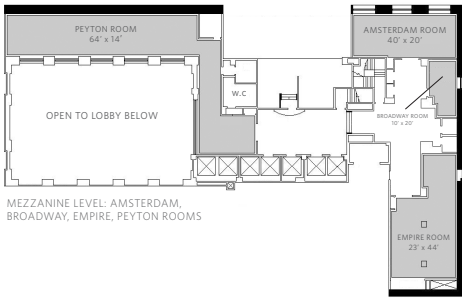

AFFINIA MANHATTAN
MEETINGS & EVENTS

AFFINIA MANHATTAN

- Niles' New York City Restaurant/Bar
- High-Speed Internet Access
- Parking
- Fitness Center
- Room Service
- Pillow Menu
- Concierge

ROOM CAPACITY	SQ. FT.	CEILING HT.	THEATER	RECEPTION	BANQUET	CLASSROOM	CONFERENCE
AMSTERDAM ROOM	708	7'10"	30	30	40	30	20
BROADWAY ROOM	200	7'10"	15	10	10	10	15
CLINTON ROOM	930	7'10"	70	70	60	45	30
EMPIRE ROOM	930	7'10"	70	70	60	45	30
GARDEN ROOM	760	8'4"	40	40	40	30	20
GRAND BALLROOM	3154	19'4"	325	325	220	220	100
MADISON ROOM	936	8'5"	45	120	80	30	25
PEYTON ROOM	896	8'10"	100	120	75	65	40
THOMSON ROOM	285	7'11"	20	20	20	15	15

- Conveniently located at the center of New York City—across the street from Penn Station and just a short walk from Times Square.
- Features over 9,000 square feet of meeting and event space including a 300 guest Grand Ballroom and eight smaller rooms of various sizes.
- Can accommodate events ranging from major corporate presentations and elegant celebrity dinners to intimate boardroom meetings and private luncheons.
- Meeting rooms offer state-of-the-art audiovisual equipment, wireless high-speed internet service, and an on-site technical staff to help if needed.
- Unique catering menus that reflect the latests trends in food presentation as well as catering professionals with an ability to create customized menus for any event.