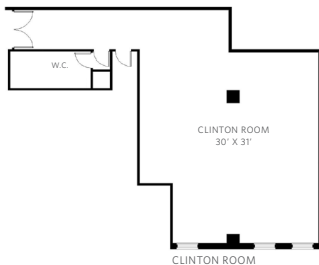

AFFINIA MANHATTAN
MEETINGS & EVENTS

AFFINIA MANHATTAN

- Niles' New York City Restaurant/Bar
- High-Speed Internet Access
- Parking
- Fitness Center
- Room Service
- Pillow Menu
- Concierge

ROOM CAPACITY	SQ. FT.	CEILING HT.	THEATER	RECEPTION	BANQUET	CLASSROOM	CONFERENCE
AMSTERDAM ROOM	708	7'10"	30	30	40	30	20
BROADWAY ROOM	200	7'10"	15	10	10	10	15
CLINTON ROOM	930	7'10"	70	70	60	45	30
EMPIRE ROOM	930	7'10"	70	70	60	45	30
GARDEN ROOM	760	8'4"	40	40	40	30	20
GRAND BALLROOM	3154	19'4"	325	325	220	220	100
MADISON ROOM	936	8'5"	45	120	80	30	25
PEYTON ROOM	896	8'10"	100	120	75	65	40
THOMSON ROOM	285	7'11"	20	20	20	15	15

- Conveniently located at the center of New York City—across the street from Penn Station and just a short walk from Times Square.
- Features over 9,000 square feet of meeting and event space including a 300 guest Grand Ballroom and eight smaller rooms of various sizes.
- Can accommodate events ranging from major corporate presentations and elegant celebrity dinners to intimate boardroom meetings and private luncheons.
- Meeting rooms offer state-of-the-art audiovisual equipment, wireless high-speed internet service, and an on-site technical staff to help if needed.
- Unique catering menus that reflect the latests trends in food presentation as well as catering professionals with an ability to create customized menus for any event.