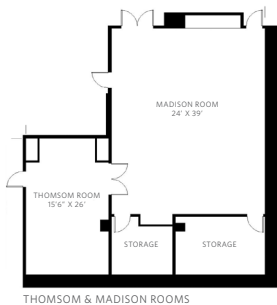

AFFINIA MANHATTAN
MEETINGS & EVENTS

AFFINIA MANHATTAN

- Niles' New York City Restaurant/Bar
- High-Speed Internet Access
- Parking
- Fitness Center
- Room Service
- Pillow Menu
- Concierge

ROOM CAPACITY	SQ. FT.	CEILING HT.	THEATER	RECEPTION	BANQUET	CLASSROOM	CONFERENCE
AMSTERDAM ROOM	708	7'10"	30	30	40	30	20
BROADWAY ROOM	200	7'10"	15	10	10	10	15
CLINTON ROOM	930	7'10"	70	70	60	45	30
EMPIRE ROOM	930	7'10"	70	70	60	45	30
GARDEN ROOM	760	8'4"	40	40	40	30	20
GRAND BALLROOM	3154	19'4"	325	325	220	220	100
MADISON ROOM	936	8'5"	45	120	80	30	25
PEYTON ROOM	896	8'10"	100	120	75	65	40
THOMSON ROOM	285	7'11"	20	20	20	15	15

- Conveniently located at the center of New York City—across the street from Penn Station and just a short walk from Times Square.
- Features over 9,000 square feet of meeting and event space including a 300 guest Grand Ballroom and eight smaller rooms of various sizes.
- Can accommodate events ranging from major corporate presentations and elegant celebrity dinners to intimate boardroom meetings and private luncheons.
- Meeting rooms offer state-of-the-art audiovisual equipment, wireless high-speed internet service, and an on-site technical staff to help if needed.
- Unique catering menus that reflect the latests trends in food presentation as well as catering professionals with an ability to create customized menus for any event.